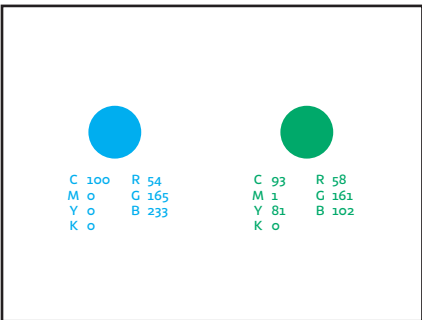

1 / Cover Page
 + Family Crest in primary palette
 + Project, Designer, Class, Date

2 / Design Rational
 Description design solution

3 / B&W
 + Crest in Black & White
 + Crest Reversed

4 / Color Variations
 + Crest in single color 1
 + Crest in single color 2

5 / Scale
 + Crest (primary palette) 4"
 + Crest (primary palette) 1"

6 / Significance
 Breakdown of signs & descriptions
 of their meaning

7 / Color Palette

8 / Typeface

9 / Applications 1920 x 1080 px
 + Presentation Visual 1
 + Presentation Visual 2
 + Application MockUp